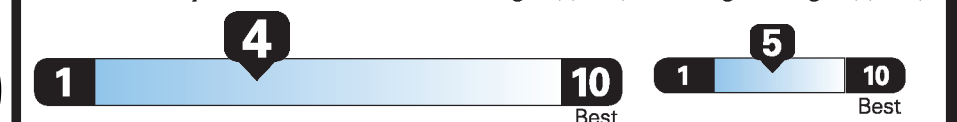

Fuel Economy & Greenhouse Gas Rating (tailpipe only) **Smog Rating** (tailpipe only)

This vehicle emits 451 grams CO₂ per mile. The best emits 0 grams per mile (tailpipe only). Producing and distributing fuel also create emissions; learn more at fuelconomy.gov.

Actual results will vary for many reasons, including driving conditions and how you drive and maintain your vehicle. The average new vehicle gets 27 MPG and costs $7,500 to fuel over 5 years. Cost estimates are based on 15,000 miles per year at $2.70 per gallon. MPGe is miles per gasoline gallon equivalent. Vehicle emissions are a significant cause of climate change and smog.

fuelconomy.gov

Calculate personalized estimates and compare vehicles

Smartphone QR Code™

GOVERNMENT 5-STAR SAFETY RATINGS

Overall Vehicle Score ★★★★★

Based on the combined ratings of frontal, side and rollover. Should ONLY be compared to other vehicles of similar size and weight.

Frontal Crash Driver Passenger ★★★★★

Based on the risk of injury in a frontal impact. Should ONLY be compared to other vehicles of similar size and weight.

Side Crash Front seat Rear seat ★★★★★

Based on the risk of injury in a side impact.

Rollover ★★★★★

Based on the risk of rollover in a single-vehicle crash.

Star ratings range from 1 to 5 stars (★★★★★), with 5 being the highest.

Source: National Highway Traffic Safety Administration (NHTSA).

www.safercar.gov or 1-888-327-4236

5LM5J9XC0LGL29552

WARNING: Operating, servicing and maintaining a passenger vehicle, pickup truck, van, or off-road vehicle can expose you to chemicals including engine exhaust, carbon monoxide, phthalates, and lead, which are known to the State of California to cause cancer and birth defects or other reproductive harm. To minimize exposure, avoid breathing exhaust, do not idle the engine except as necessary, service your vehicle in a well-ventilated area and wear gloves or wash your hands frequently when servicing your vehicle. For more information go to www.P65Warnings.ca.gov/passenger-vehicle.

SCAN OR TEXT 5LL6L29552 TO 59173

Msg & Data rates may apply. Text HELP for help

www.lincoln.com/help/privacy-terms/

Lincoln Protect™

Insist on Lincoln Protect! The only extended service plan fully backed by Lincoln and honored at every Lincoln dealership in the U.S., Canada and Mexico. See your Lincoln dealer or visit www.LincolnOwner.com